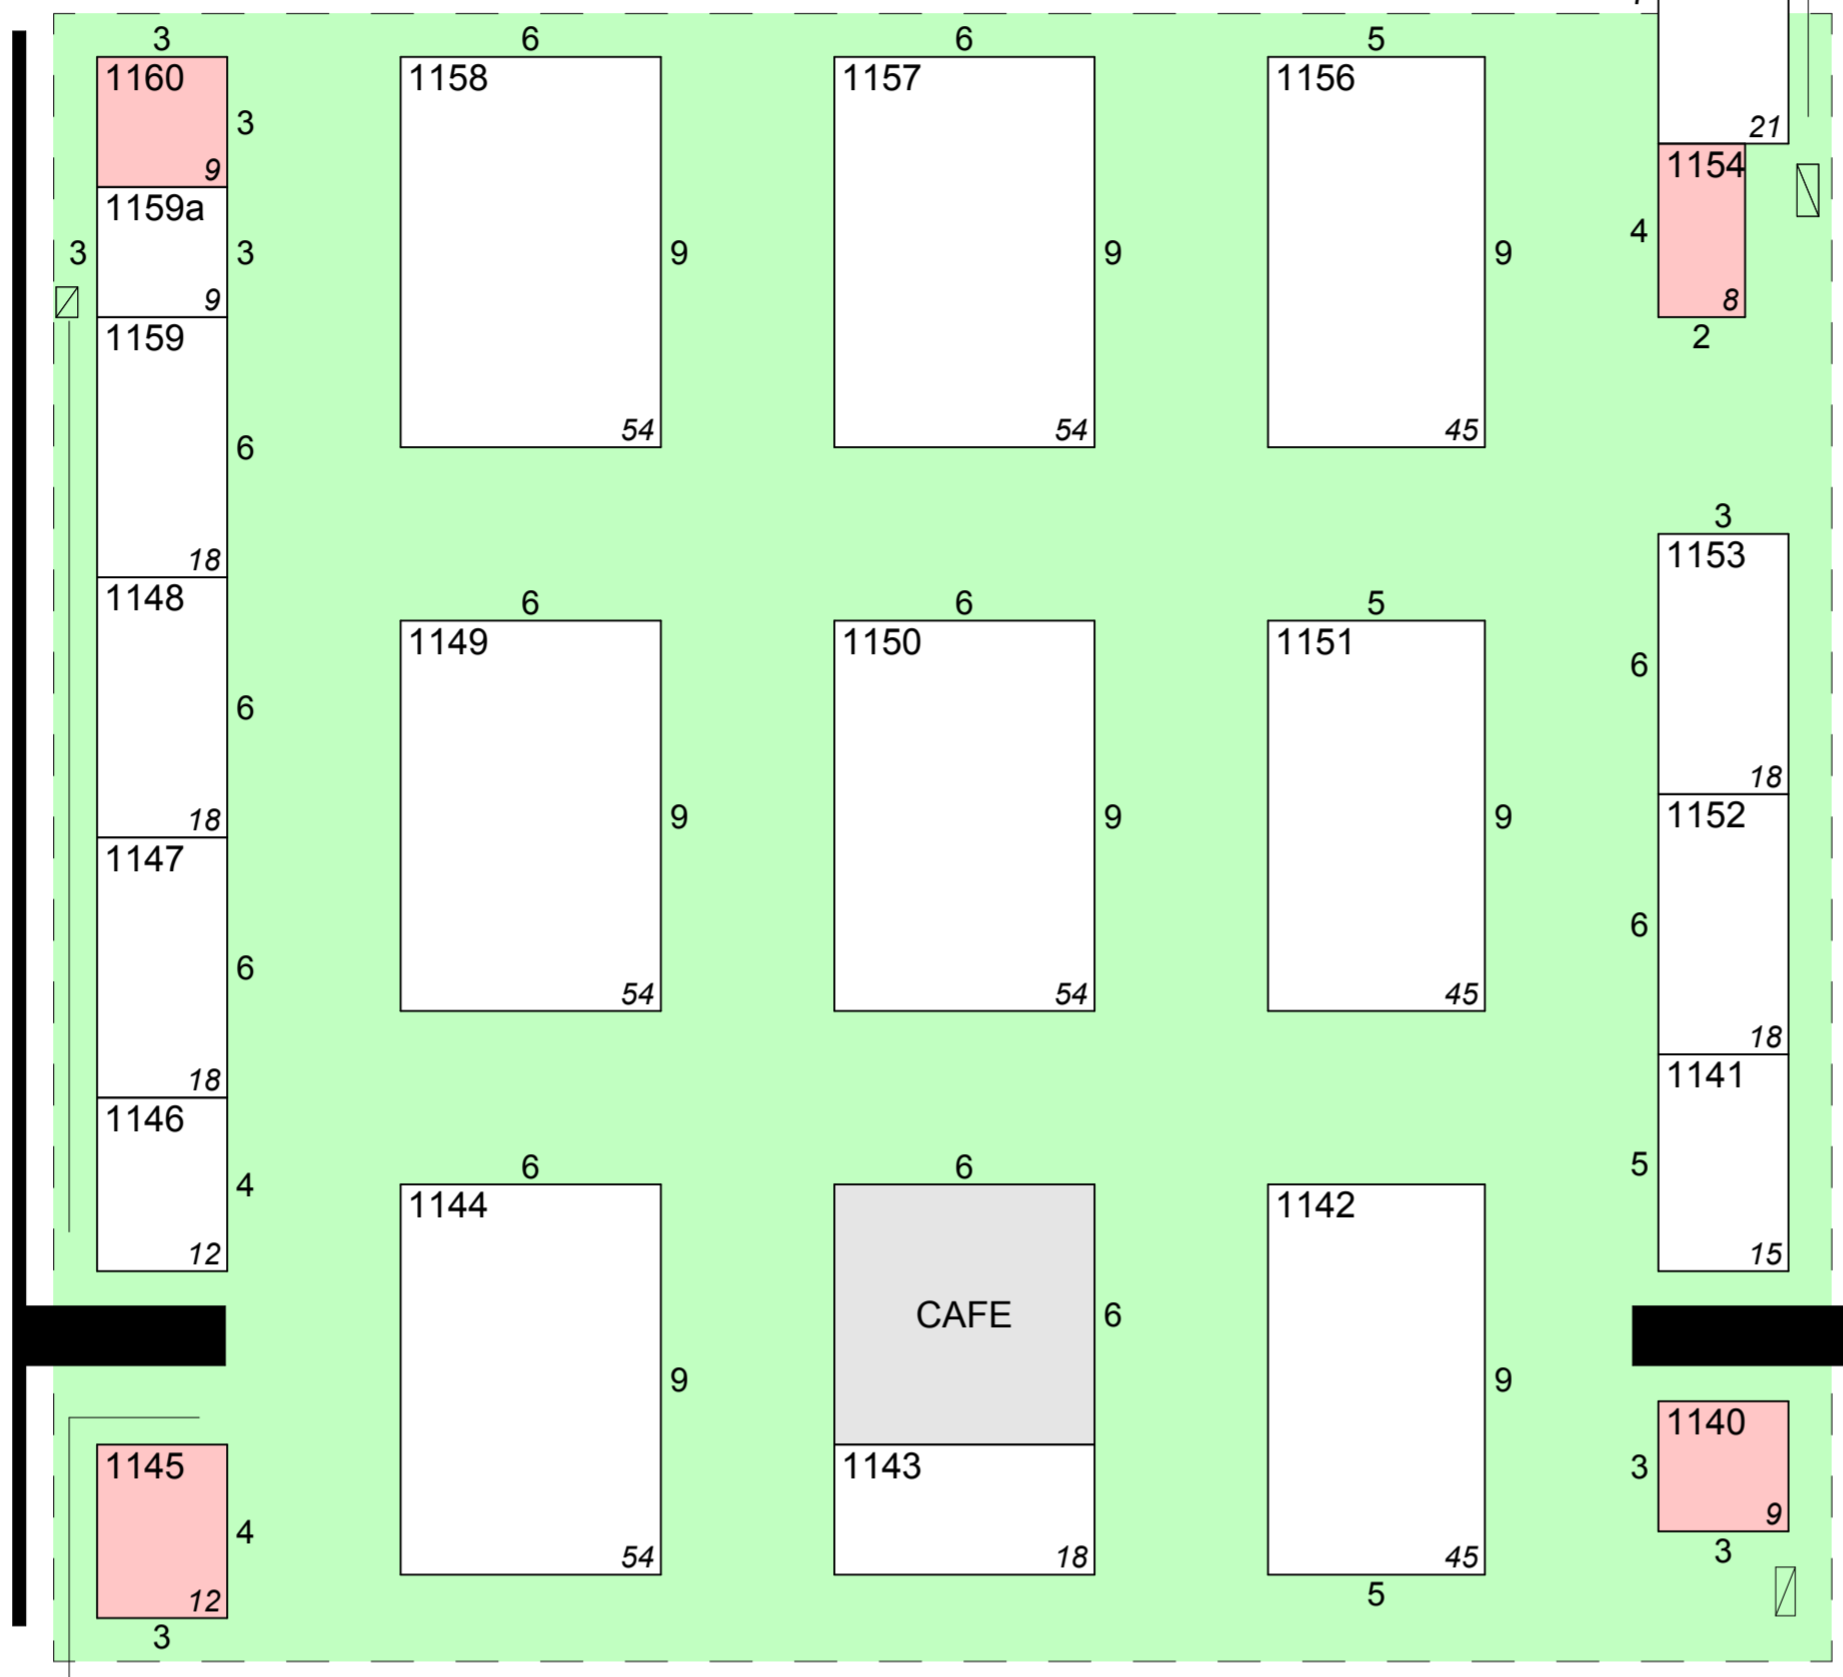

International Food & Drink Expo

2 - 4 December 2009
Pragati Maidan, New Delhi

World Wines & Spirits

Emergency Exit

National Exhibitors

Loading Bay

Amenities

RESERVED

International Exhibitors

Emergency Exit

Help Desk

Entrance / Exit