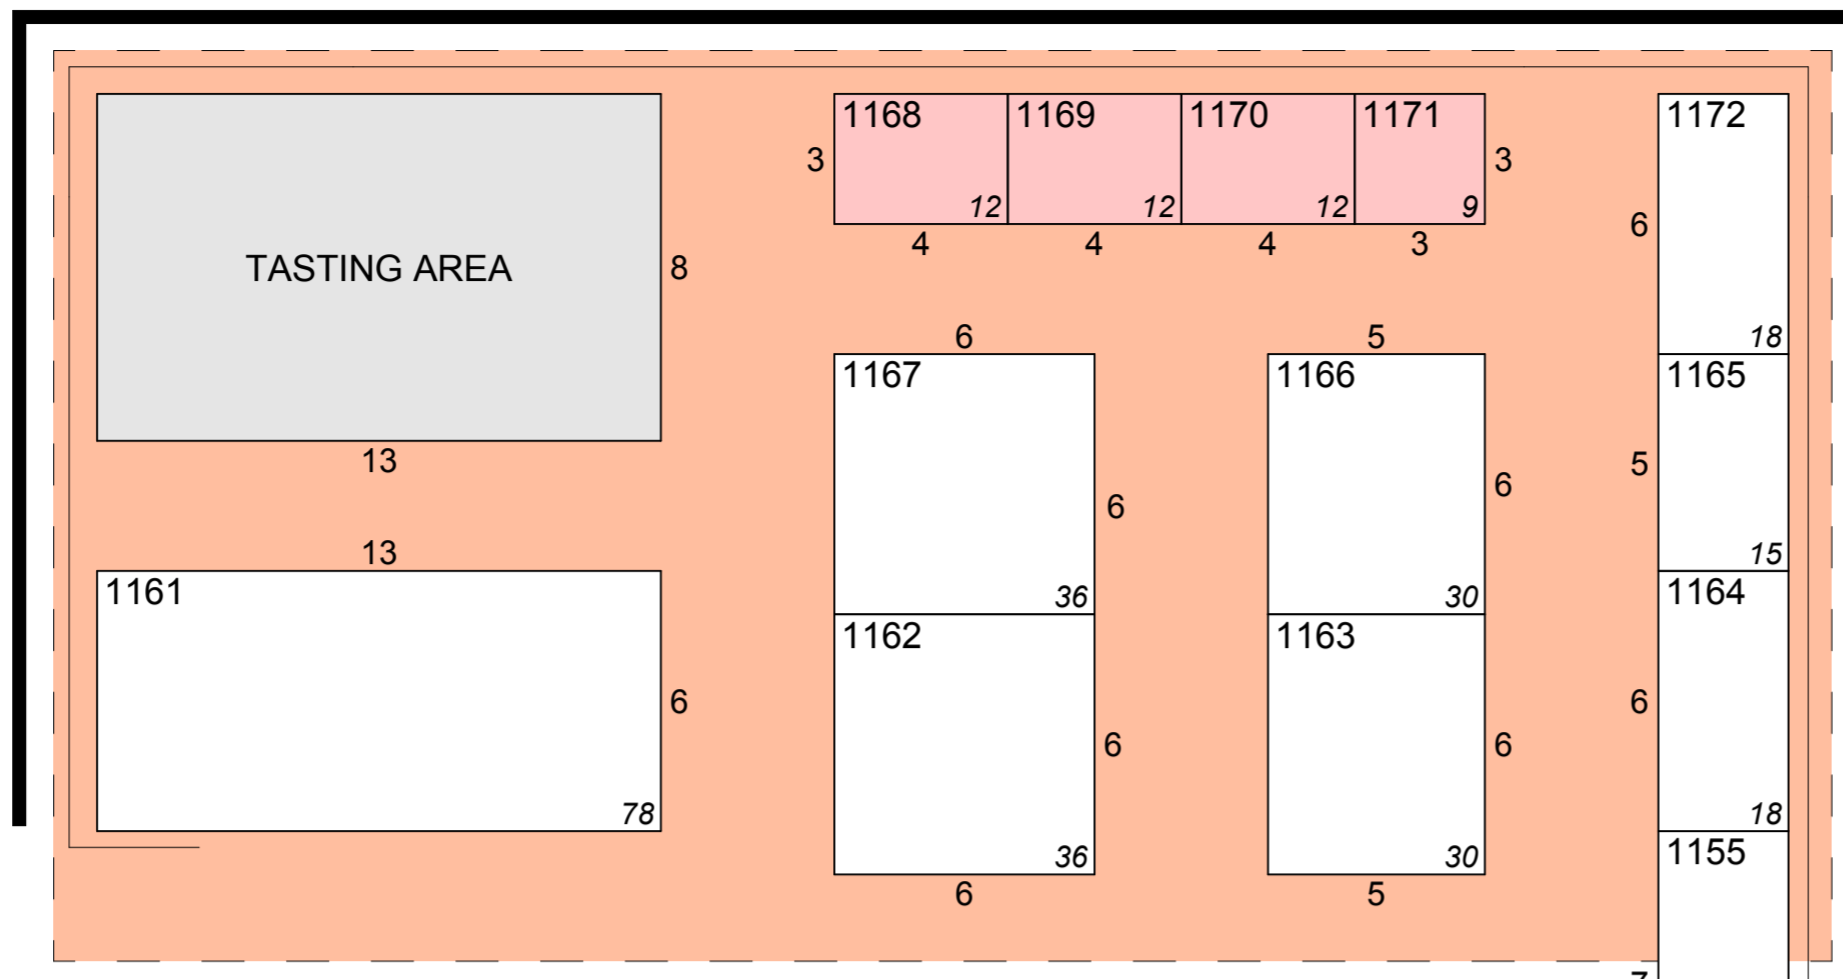

International Food & Drink Expo

2 - 4 December 2009
Pragati Maidan, New Delhi

World Wines & Spirits

Emergency Exit

National Exhibitors

Loading Bay

Amenities

RESERVED

International Exhibitors

Emergency Exit

Help Desk

Entrance / Exit