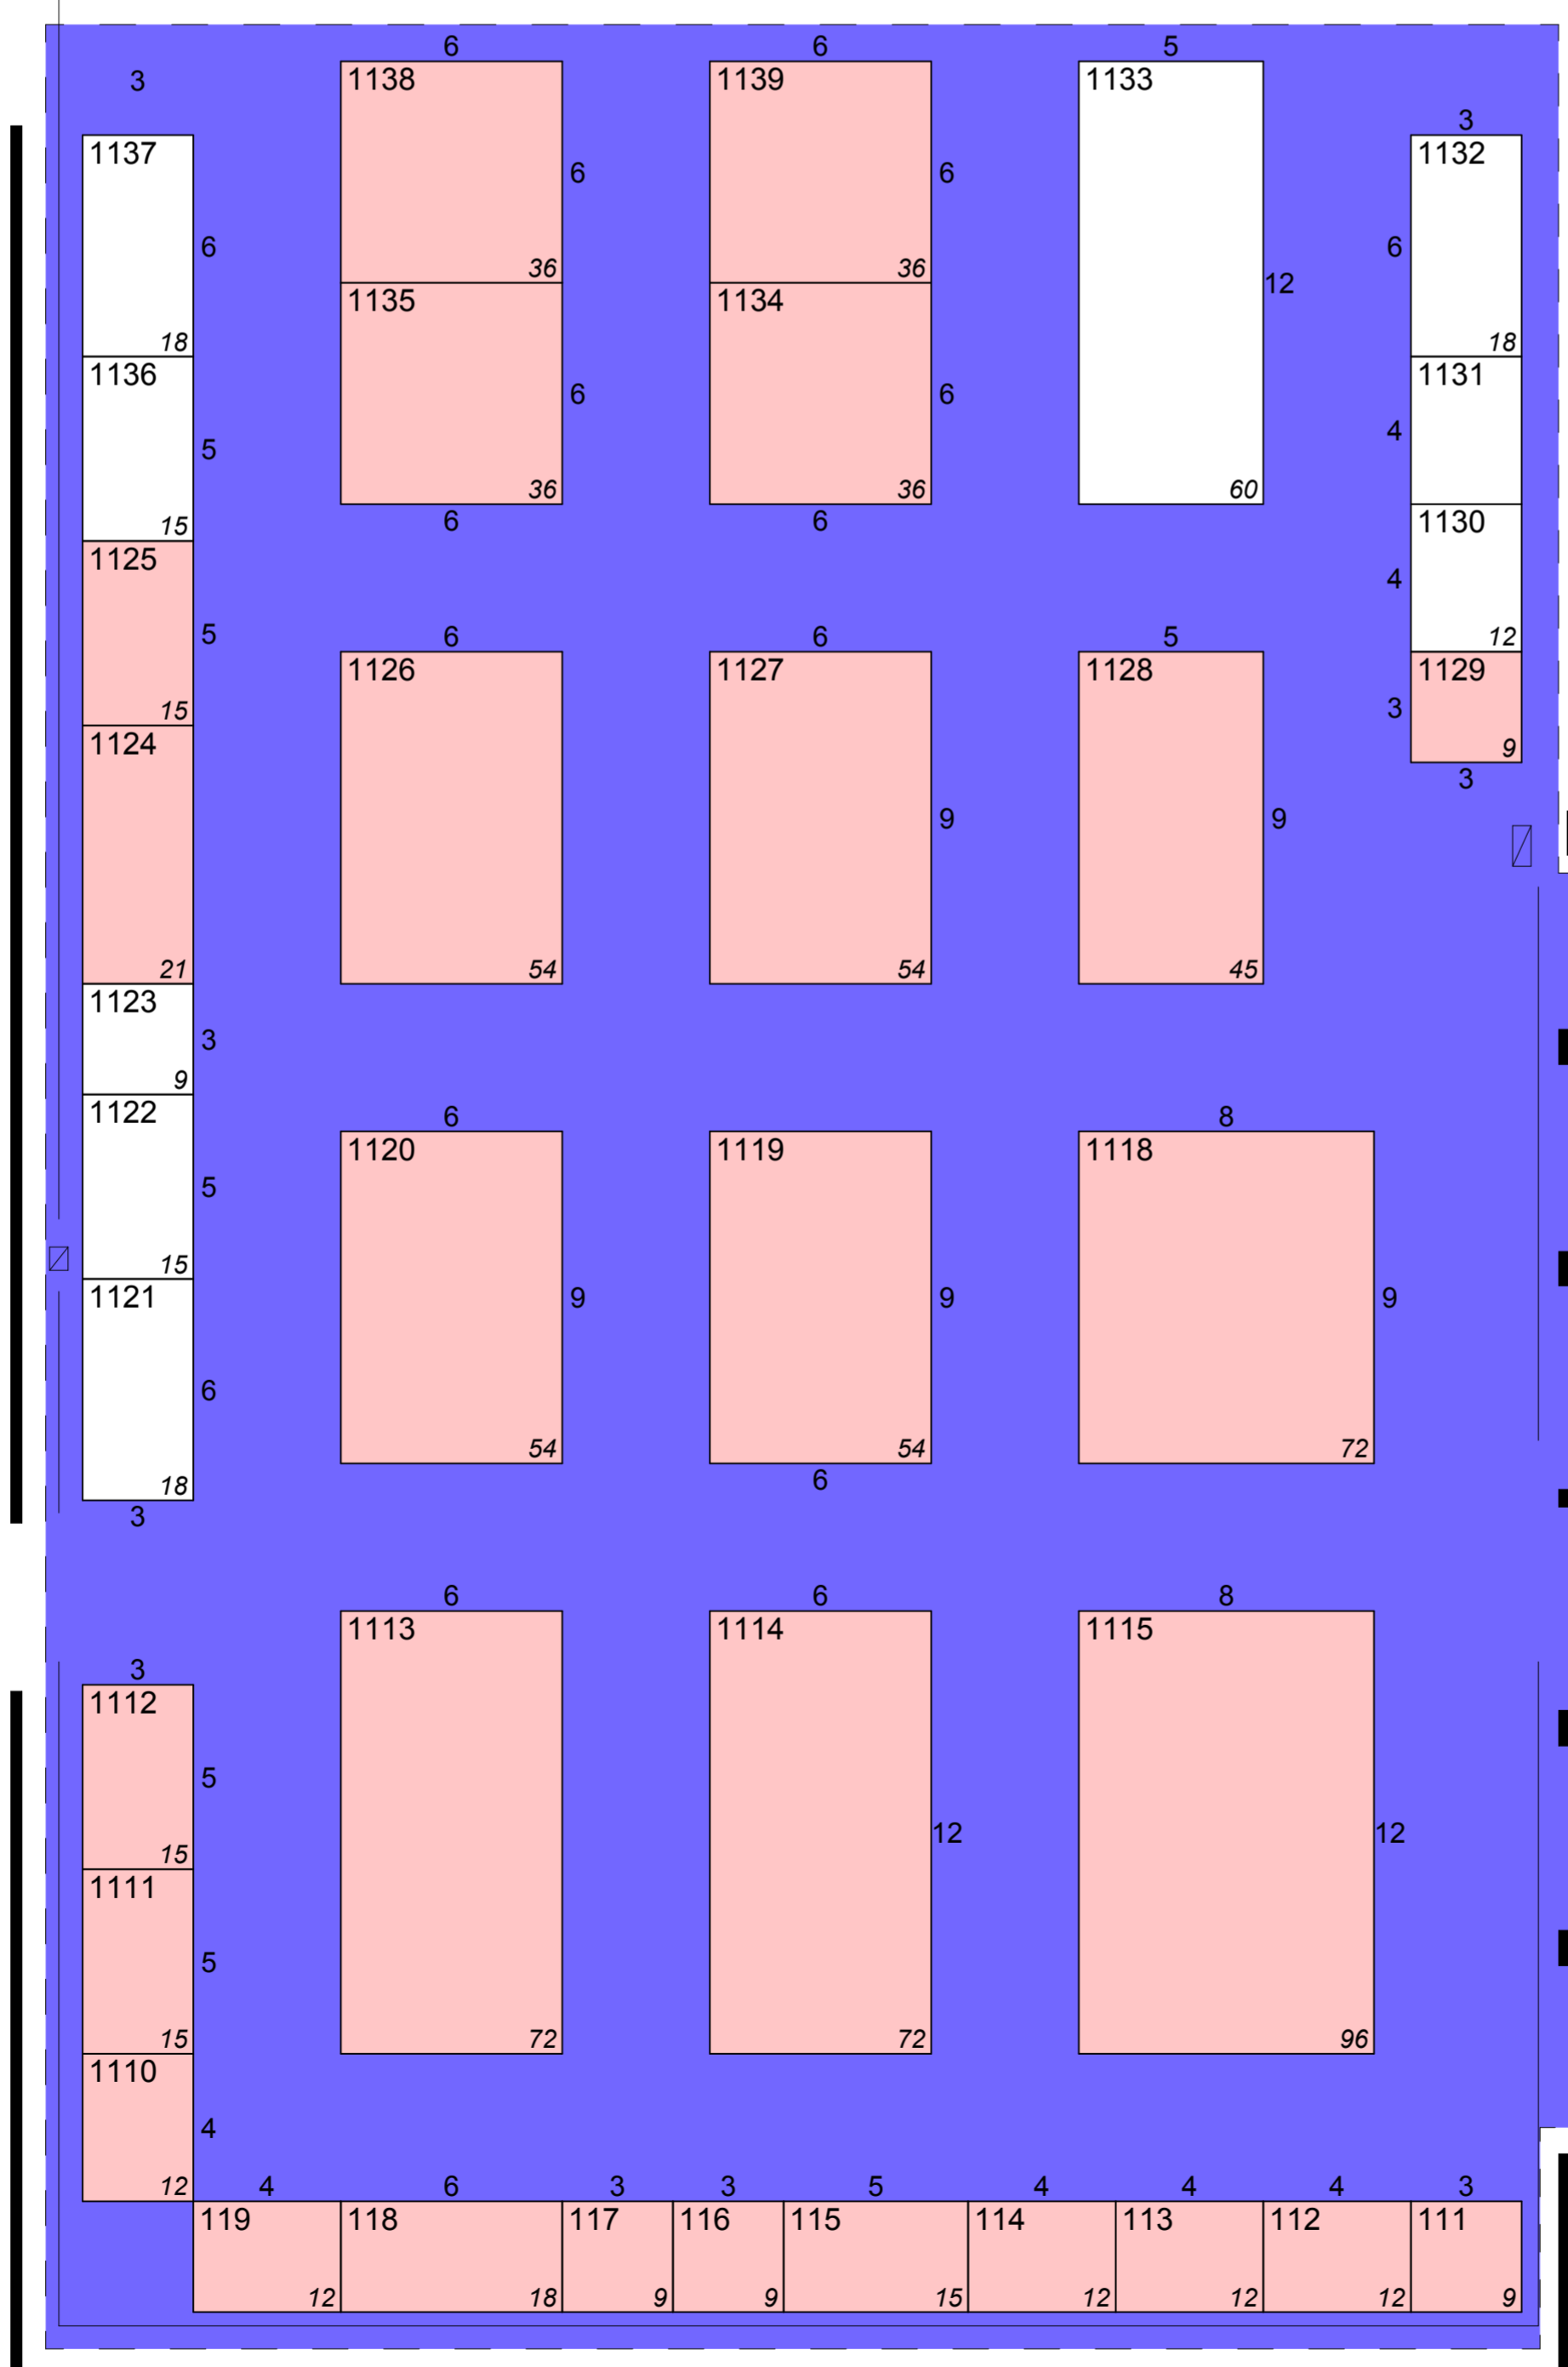

International Food & Drink Expo

2 - 4 December 2009
Pragati Maidan, New Delhi

World Wines & Spirits

Emergency Exit

National Exhibitors

Loading Bay

Amenities

RESERVED

International Exhibitors

Emergency Exit

Help Desk

Entrance / Exit