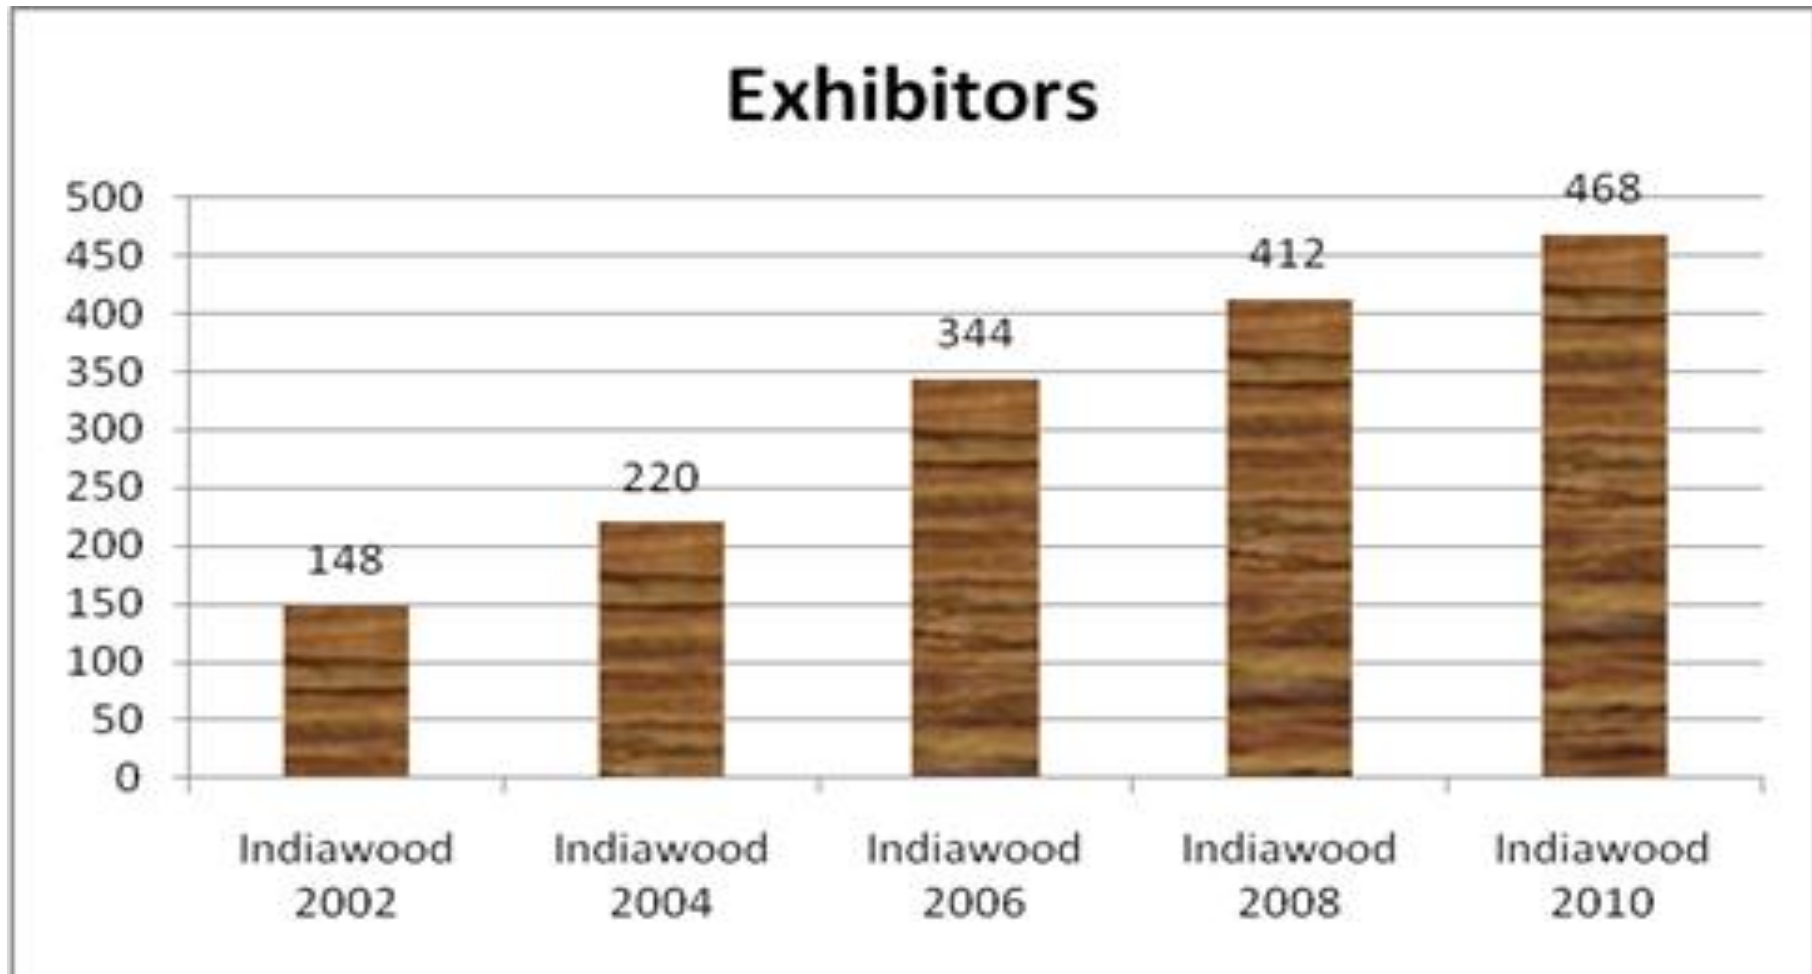

Gross Area : 30000 sqm

Exhibitors : 468

Overseas Participants : 49%

Visitors : 23364

Growth of Indiawood

Growth of Indiawood

Participating Countries

Exhibitors from 29 Countries