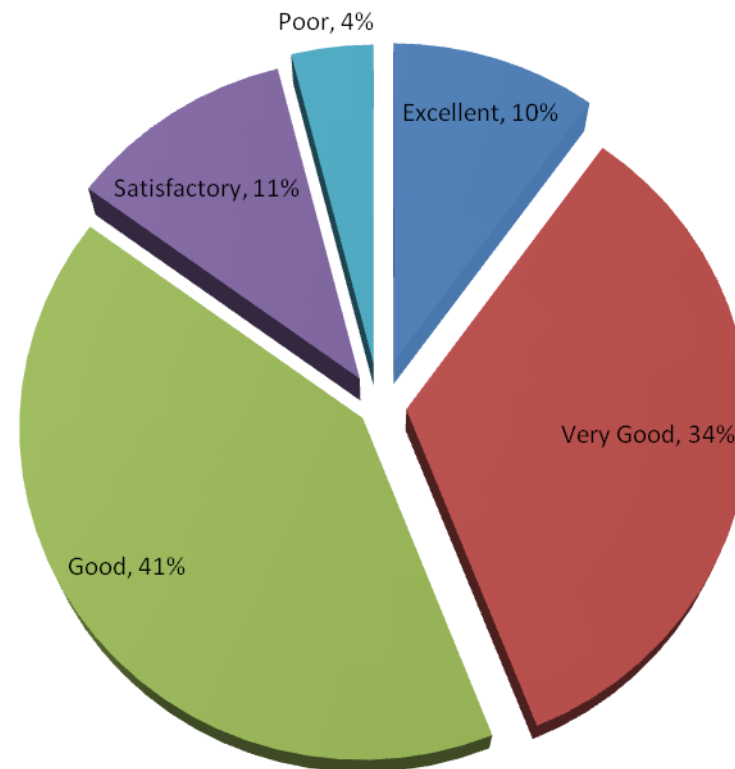

Michael S. Snow, Exe. Director – AHEC.

Visitors

Total : 23364

Overseas : 200 nos from 33 countries

Africa	Iran	Qatar
Austria	Israel	Singapore
Bahrain	Italy	Spain
Bangladesh	Japan	Sri Lanka
Bhutan	Kenya	Sultanate of Oman
Bucuresti	Korea	Switzerland
Canada	Kuwait	Thailand
China	Lebanon	Turkey
Germany	Malaysia	UAE
Hong Kong	Nepal	USA
Indonesia	Pakistan	Yemen

Visitor Profiles

Exhibitor Opinion

What is your overall rating of Indiawood 2010?

Will you participate in Indiawood 2012?

Next Show

17 – 20 February 2011
Hall 14 & Hall 18, Pragati Maidan
New Delhi, India