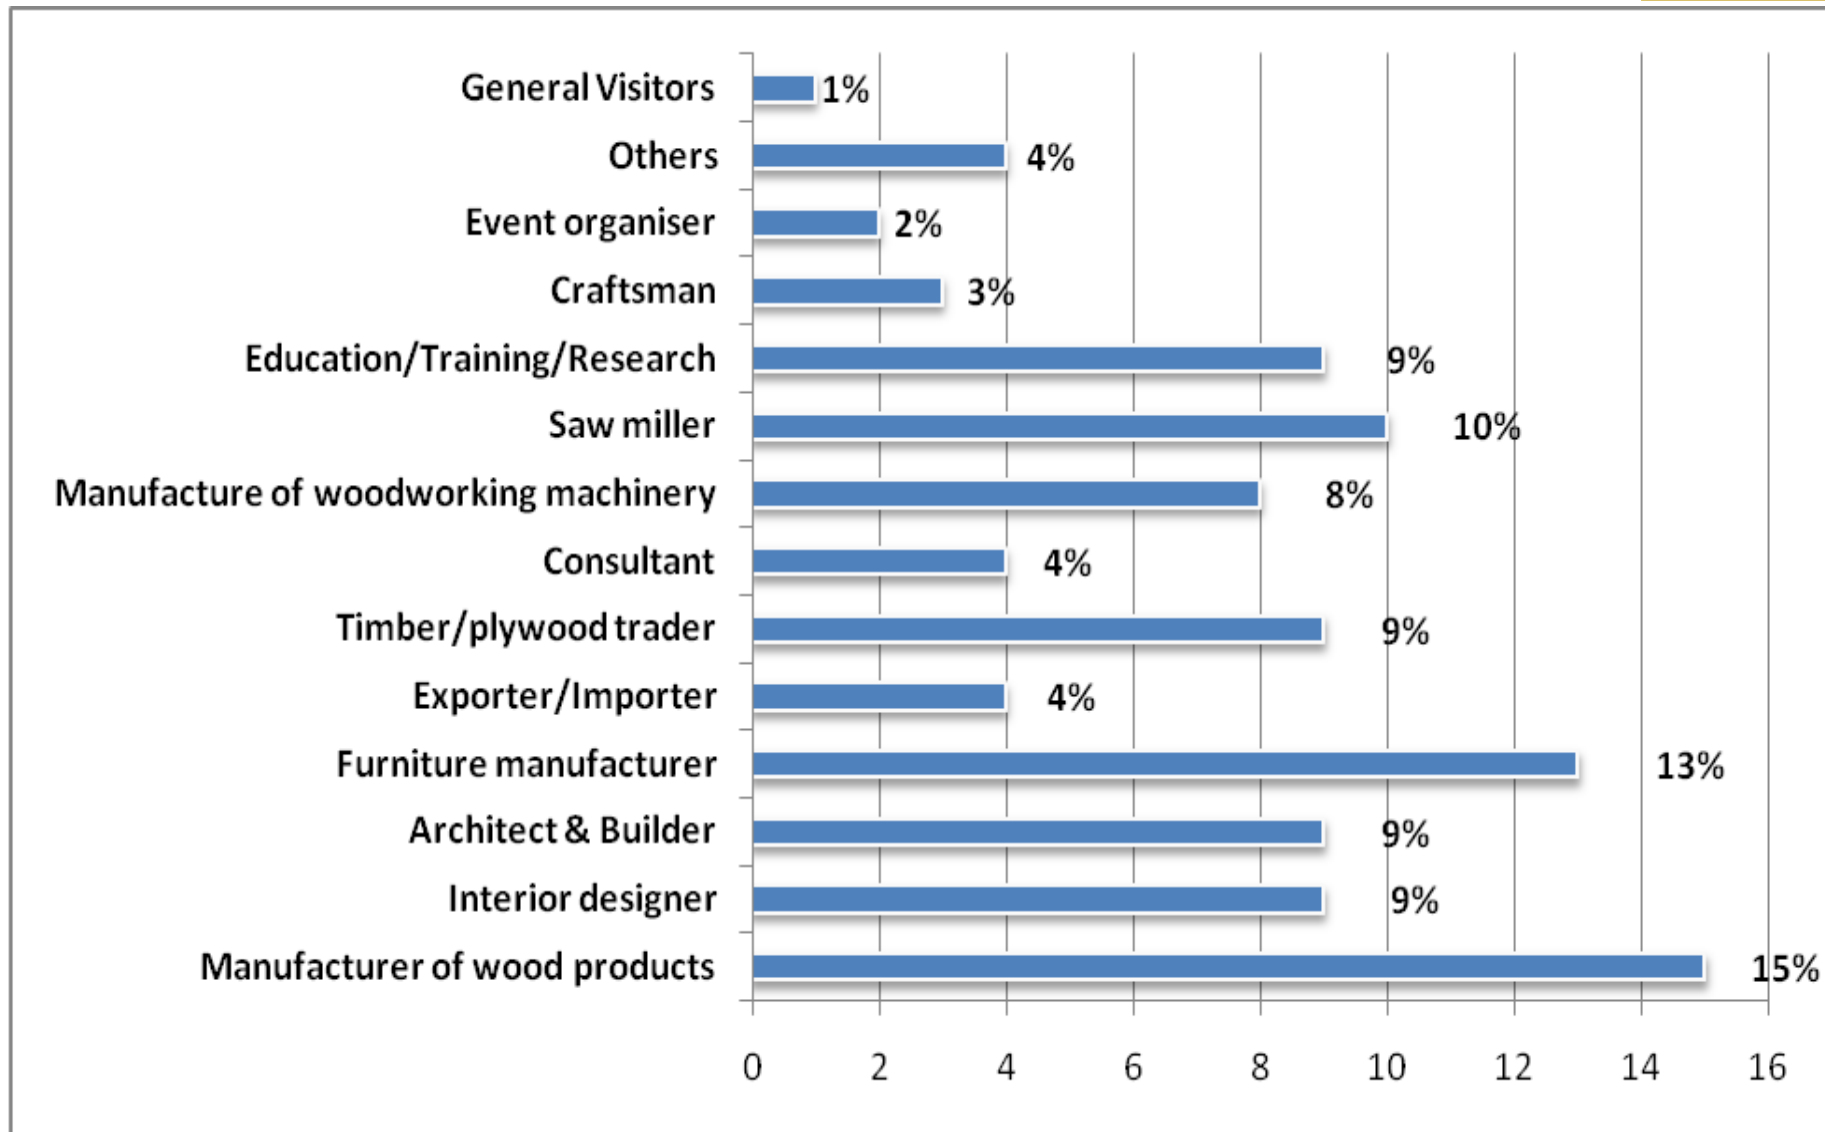

Michael S. Snow, Exe. Director – AHEC.

Visitors

Total : 23364

Overseas : 200 nos from 33 countries

Africa	Iran	Qatar
Austria	Israel	Singapore
Bahrain	Italy	Spain
Bangladesh	Japan	Sri Lanka
Bhutan	Kenya	Sultanate of Oman
Bucuresti	Korea	Switzerland
Canada	Kuwait	Thailand
China	Lebanon	Turkey
Germany	Malaysia	UAE
Hong Kong	Nepal	USA
Indonesia	Pakistan	Yemen

Visitor Profiles

Exhibitor Opinion

What is your overall rating of Indiawood 2010?

Will you participate in Indiawood 2012?

Next Show

17 – 20 February 2011
Hall 14 & Hall 18, Pragati Maidan
New Delhi, India