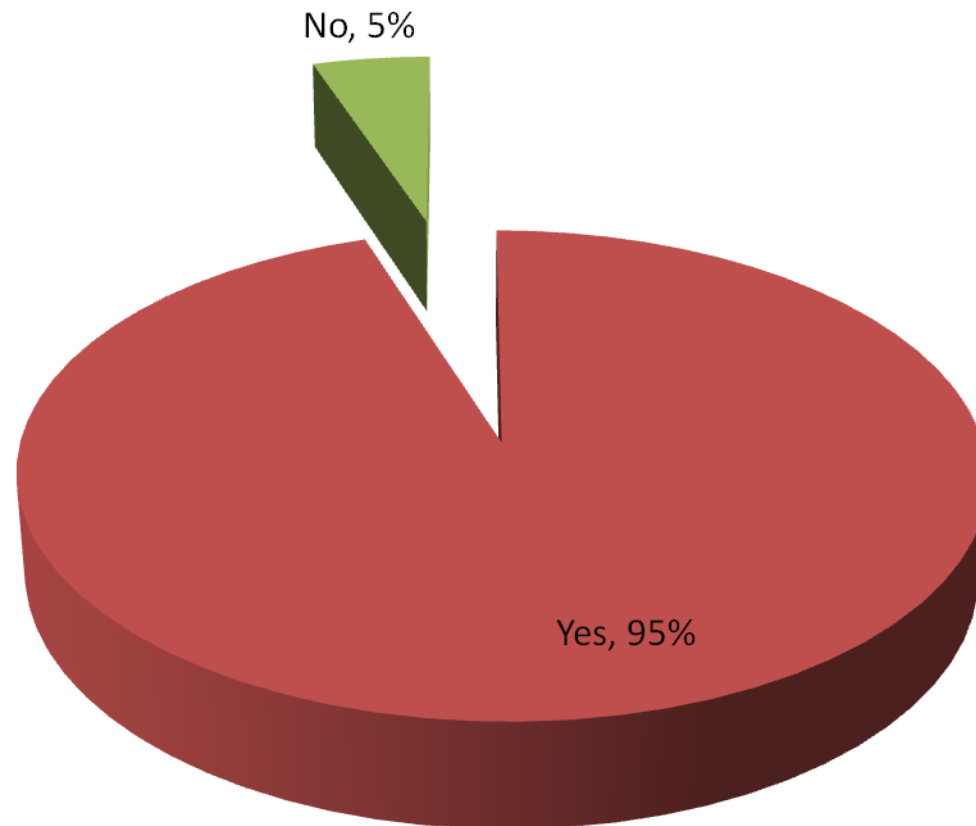

Michael S. Snow, Exe. Director – AHEC.

Visitors

Total : 23364

Overseas : 200 nos from 33 countries

Africa	Iran	Qatar
Austria	Israel	Singapore
Bahrain	Italy	Spain
Bangladesh	Japan	Sri Lanka
Bhutan	Kenya	Sultanate of Oman
Bucuresti	Korea	Switzerland
Canada	Kuwait	Thailand
China	Lebanon	Turkey
Germany	Malaysia	UAE
Hong Kong	Nepal	USA
Indonesia	Pakistan	Yemen

Visitor Profiles

Exhibitor Opinion

What is your overall rating of Indiawood 2010?

Will you participate in Indiawood 2012?

Next Show

17 – 20 February 2011
Hall 14 & Hall 18, Pragati Maidan
New Delhi, India