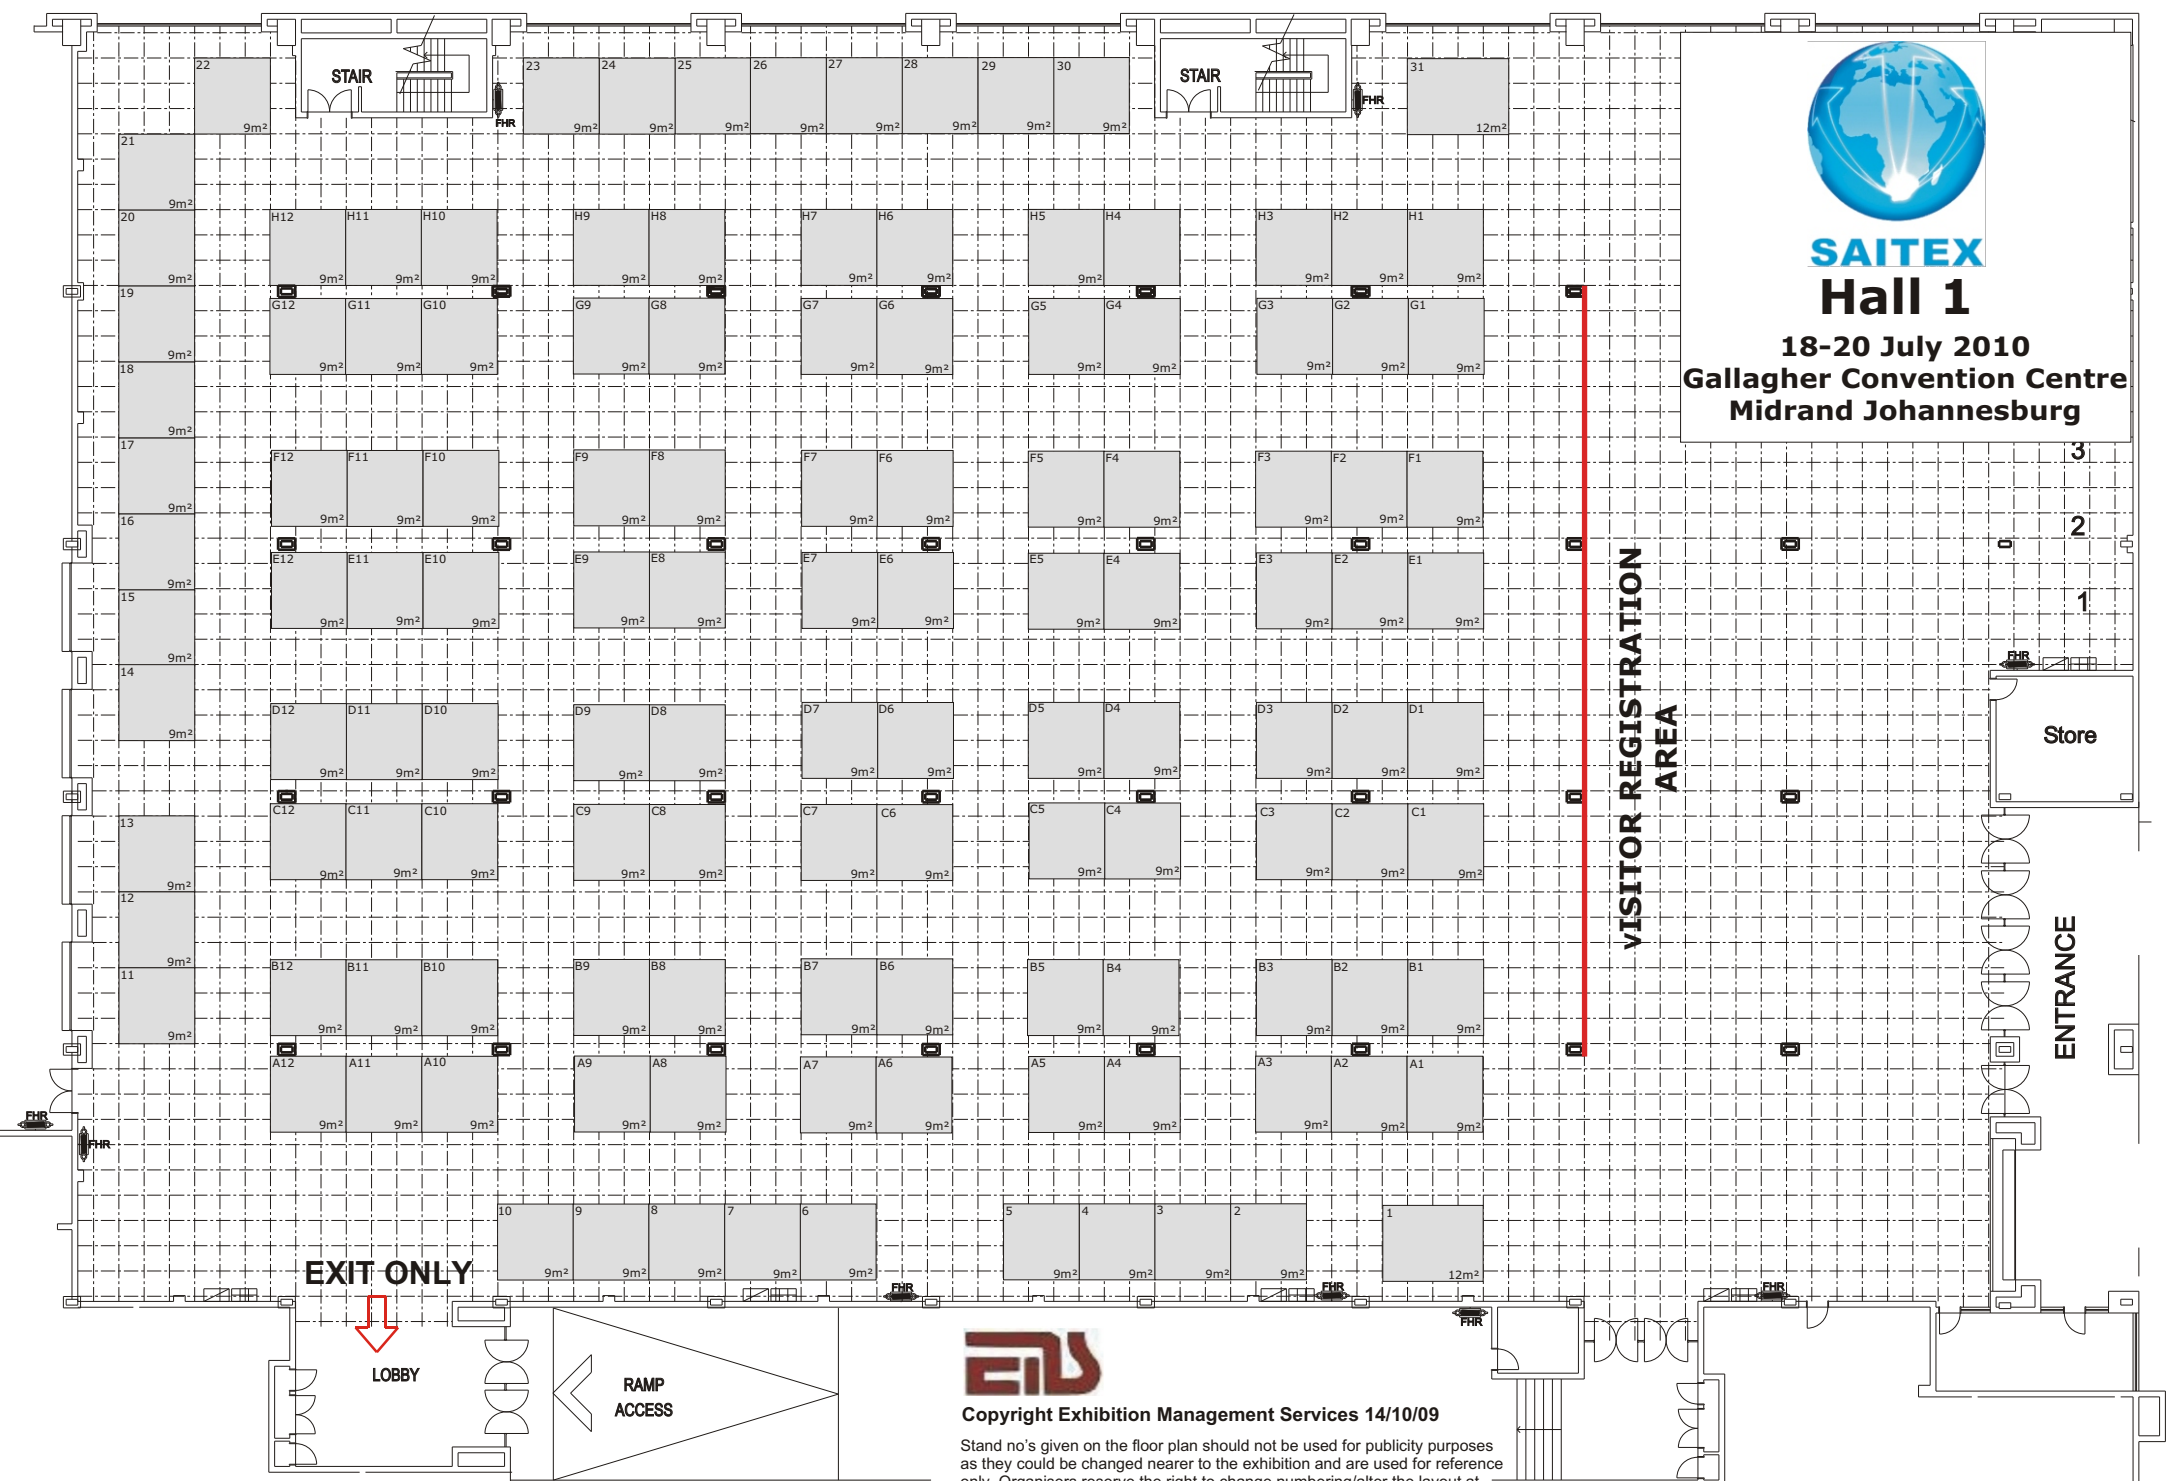

SAITEX

Hall 1

18-20 July 2010
Gallagher Convention Centre
Midrand Johannesburg

EXIT ONLY

LOBBY

RAMP ACCESS

Copyright Exhibition Management Services 14/10/09

Stand no's given on the floor plan should not be used for publicity purposes as they could be changed nearer to the exhibition and are used for reference only. Organisers reserve the right to change numbering/alter the layout at any time.

Exit via Lobby to Link Halls 2 & 3